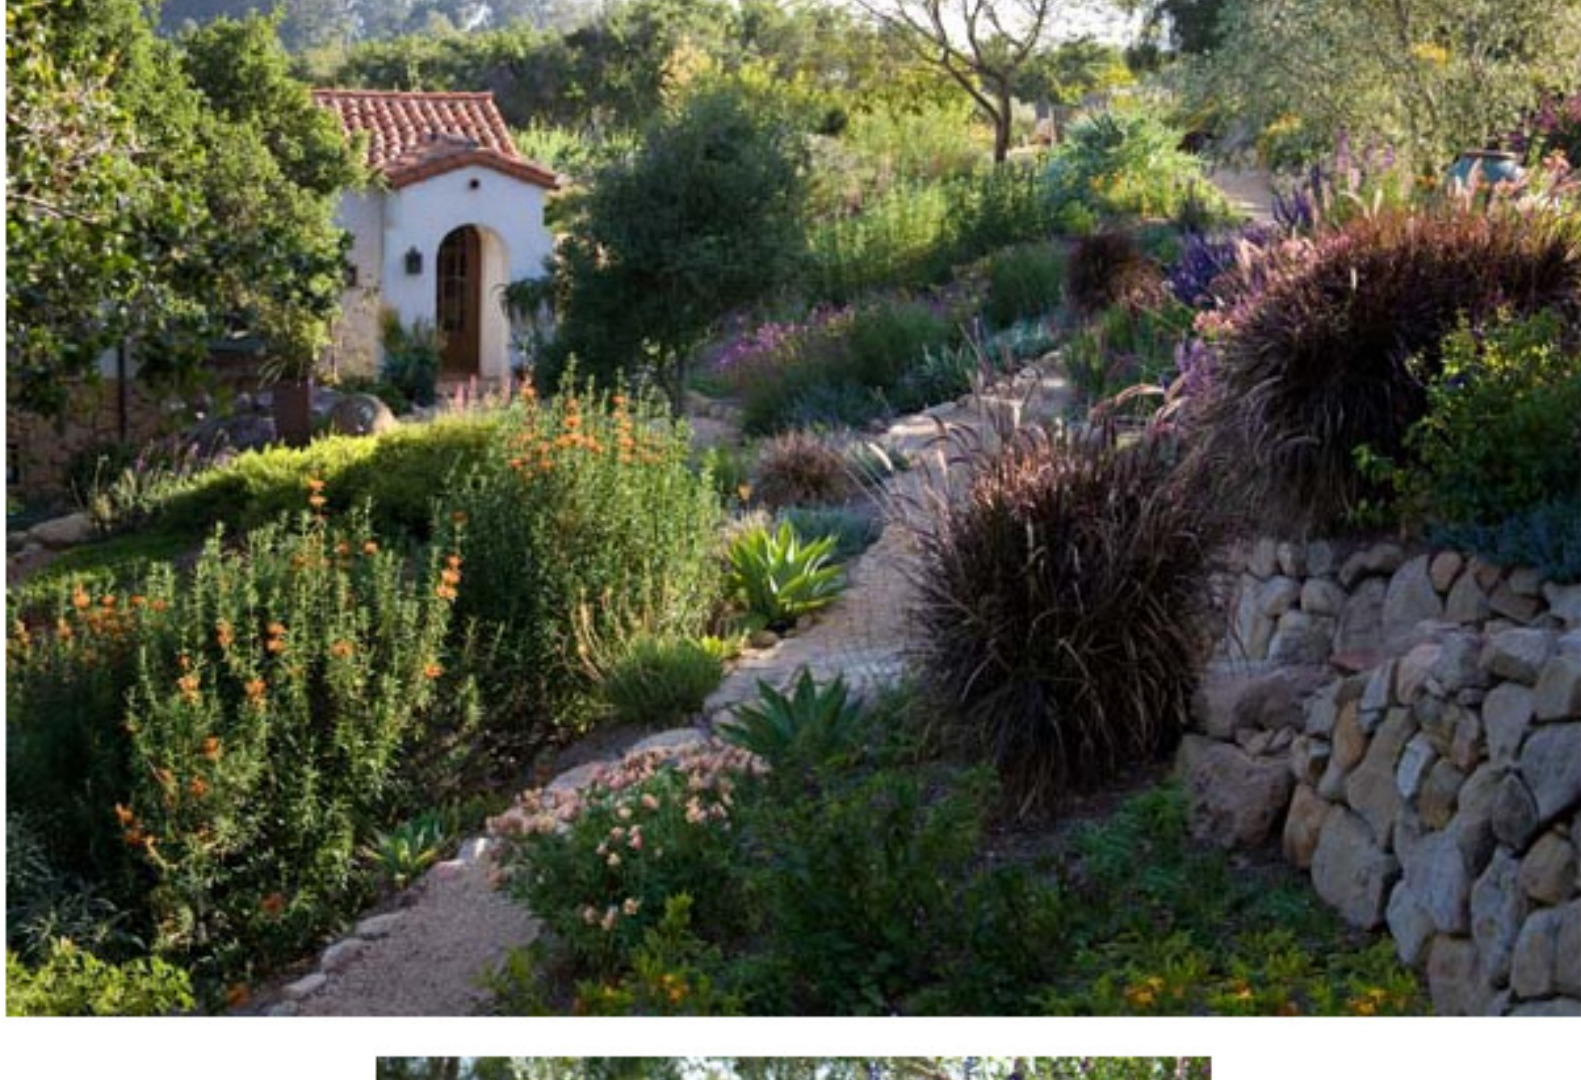

Richard Schloss at Easton Gallery in Montecito

Grace Design Associates Fire Restoration

After the November, 2008 Santa Barbara "Tea Fire", hundreds of homes and gardens were devastated. Grace Design Associates, an award-winning Santa Barbara-headquartered design firm, built a new hillside garden, where little was left but scorched earth.

The fire burned thousands of acres, and destroyed hundreds of homes. Enter Margie Grace, who assessed the damage and came up with a fire-resistant landscaping plan that made the most of the home owner's hillside property. Beautiful walkways were cut into the hillside, stabilizing the earth and creating planting beds.

The landscape was punctuated with a beautiful street entry, home entry, and view of the house from above.

Vegetable gardens, contemplative seating and dining areas, and hillside retreats were created.

The property went from the reality of this: