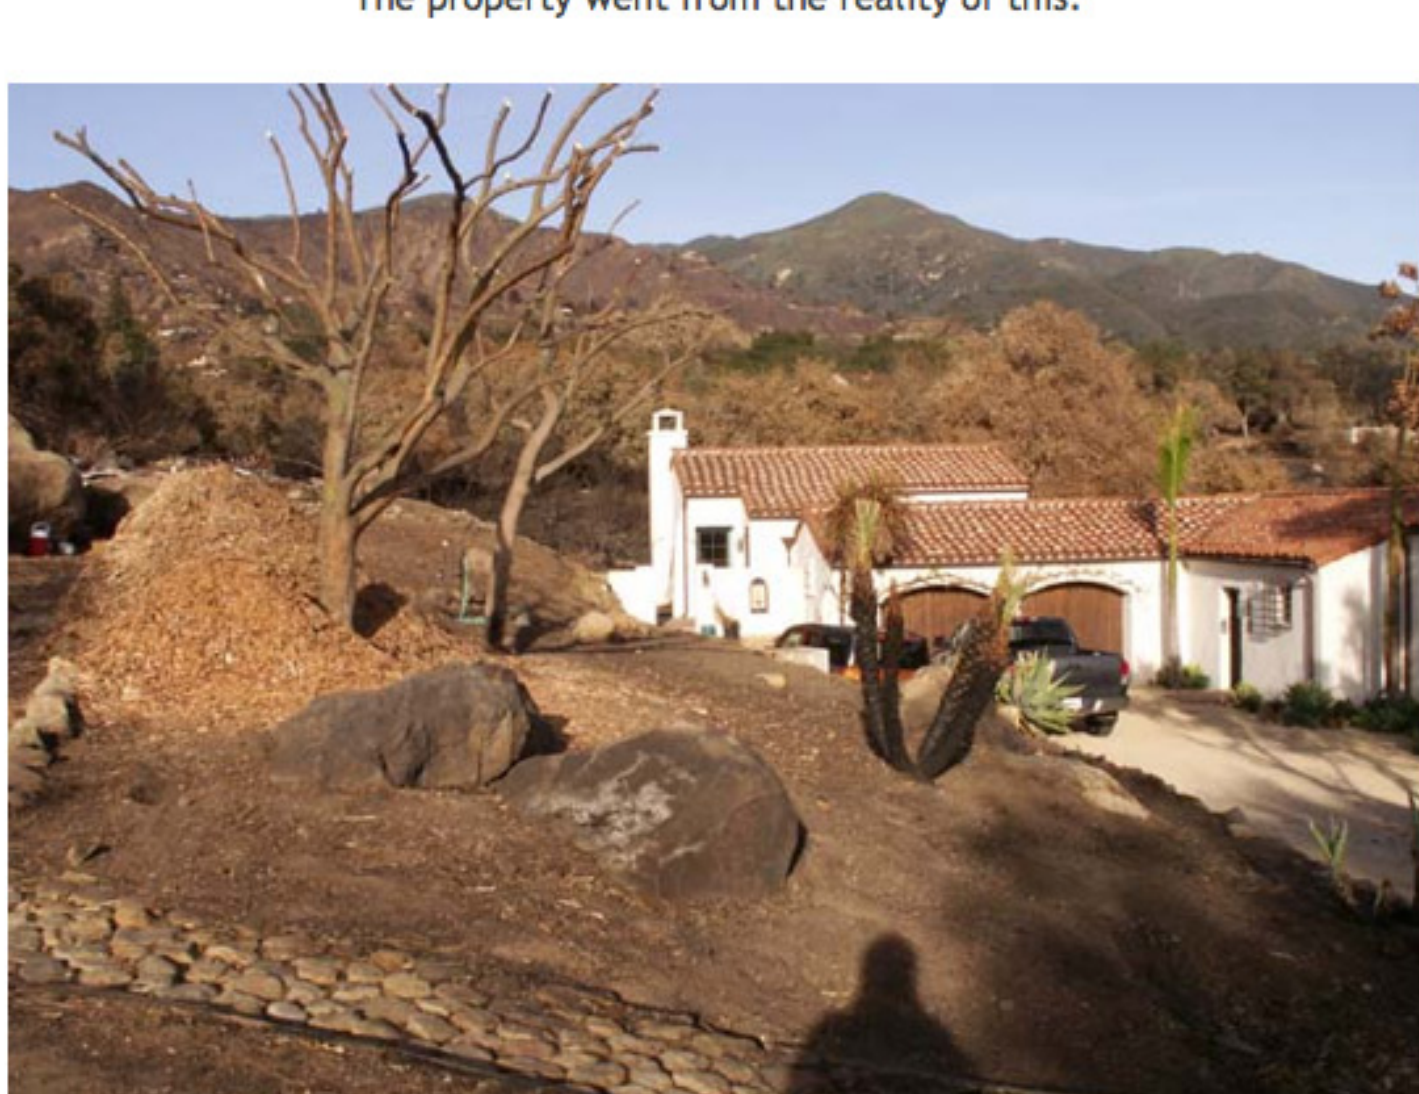

Richard Schloss at Easton Gallery in Montecito

Grace Design Associates Fire Restoration

After the November, 2008 Santa Barbara "Tea Fire", hundreds of homes and gardens were devastated. Grace Design Associates, an award-winning Santa Barbara-headquartered design firm, built a new hillside garden, where little was left but scorched earth.

The fire burned thousands of acres, and destroyed hundreds of homes. Enter Margie Grace, who assessed the damage and came up with a fire-resistant landscaping plan that made the most of the home owner's hillside property. Beautiful walkways were cut into the hillside, stabilizing the earth and creating planting beds.

The landscape was punctuated with a beautiful street entry, home entry, and view of the house from above.

Vegetable gardens, contemplative seating and dining areas, and hillside retreats were created.

The property went from the reality of this: